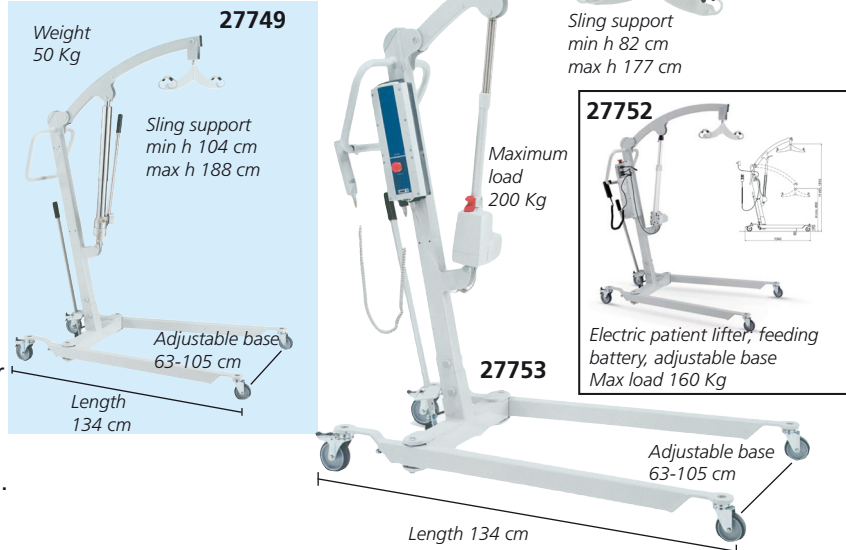

HYDRAULIC AND ELECTRICAL LIFTERS

- **27749 HYDRAULIC LIFTER - max load 160 kg**
Lifting movement through a hydraulic pump operated by adjustable side control lever. Descent movement by independent exhaust-valve. Adjustable base 63 to 105 cm controlled by a manual device for an easy access to narrow places. Painted steel frame. Anti trauma push-handle. 2 rear castors Ø 100 mm, with independent brake and 2 front castors Ø 80 mm. Equipped with universal sling. Made in Italy.
- **27752 ELECTRICAL LIFTER 160 - max load 160 kg**
- **27753 ELECTRICAL LIFTER 200 - max load 200 kg**
Same as code 27749 but with electrical controls. Up and down movements through an electric motor 24 V D.C. and push button. Battery fed with current transformer with an emergency push-button for the immediate stop of the movement and free up/down piston-stroke.
- **27757 UNIVERSAL SLING - spare for 27749, 27752**
Made of polypropylene, anti-allergic, non toxic, washable.

RELAXING ARMCHAIR

- **27745 RELAXING ARMCHAIR - beige**
The relaxing, multifunctional armchair adaptable to any need. Metal structure. Stuffing with non-deformable foamed polyurethane with differentiated density. Medium-density foot section. Removable cover. Lift motor 220/230V - 50/60 Hz. Available on request 110V - 60Hz

WALKER AID AND ROLLATOR

- **27722 WALKER AID**
Made of lightweight aluminium tubing, non-slip end and padded handgrips. Size 54 x 58 foldable with adjustable height 74.5-92 cm. Weight: 2.4 kg - Load: 100 kg.
- **27721 ROLLATOR**
Size 58 x 54 with adjustable height 51-82 cm. Weight: 4.5 kg. Load: 100 kg
- **27724 ROLLATOR WITH SEAT**
With seat, large front basket and brakes on wheels. Size 71 x 64 cm, adjustable. Height 81-93 cm. Seat at 55 cm. Weight 8 kg.

RAISED TOILET SEATS

- **27741 RAISED TOILET SEAT HEIGHT cm 10**
with lateral fixing system. Max load 200 kg.
- **27743 RAISED TOILET SEAT HEIGHT cm 10**
with central fixing system and armrest. Max load 130 kg.