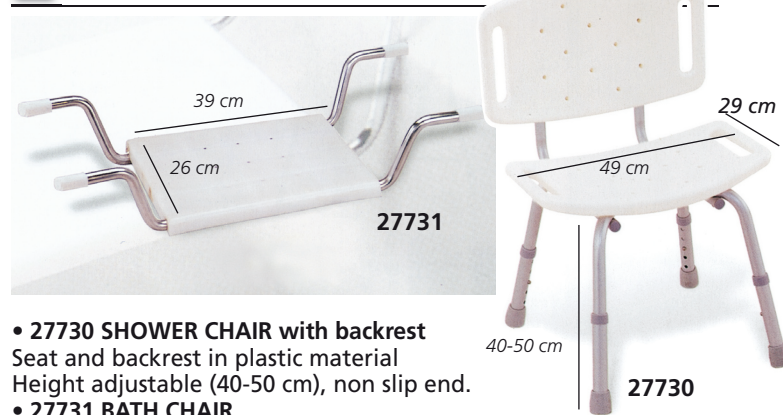

WALKER AID AND ROLLATOR

- **27722 WALKER AID**
Made of lightweight aluminium tubing, non-slip end and padded handgrips. Size 54 x 58 foldable with adjustable height 74.5-92 cm. Weight: 2.4 kg - Load: 100 kg.
- **27721 ROLLATOR**
Size 58 x 54 with adjustable height 51-82 cm. Weight: 4.5 kg. Load: 100 kg
- **27724 ROLLATOR WITH SEAT**
With seat, large front basket and brakes on wheels. Size 71 x 64 cm, adjustable. Height 81-93 cm. Seat at 55 cm. Weight 8 kg.

RAISED TOILET SEATS

- **27741 RAISED TOILET SEAT HEIGHT cm 10**
with lateral fixing system. Max load 200 kg.
- **27743 RAISED TOILET SEAT HEIGHT cm 10**
with central fixing system and armrest. Max load 130 kg.

SHOWER AND BATH CHAIRS

- **27730 SHOWER CHAIR with backrest**
Seat and backrest in plastic material. Height adjustable (40-50 cm), non slip end.
- **27731 BATH CHAIR**