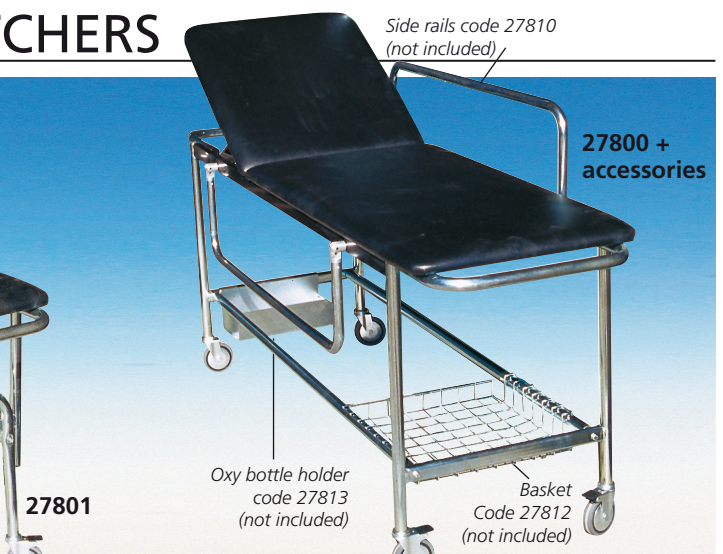

## TRENDELENBURG PATIENT TROLLEY - STRETCHER

- **27850 TRENDELENBURG TROLLEY**  
Made of steel-alloy, oven painted ral 9010, with chrome plated handles.  
Adjustable height from 40 to 70 cm, with oleodinamic pump. Trendelenburg up to 9°.  
Anti-Trendelenburg up to 14° (with gas pump).  
Plastic bumpers at four corners.  
4 wheels of Ø 200 mm (2 with brake).  
Size: 65x184 (internal) x h 50-70 cm.

GIMA code	ACCESSORIES
27810	Side rails (couple)
27853	I. V. Stands
27854	Oxygen bottle holder
27855	Mattress - black sky 3 cm thick in flame retardant material - 184 x 64 x 3 cm

## PATIENT TROLLEYS - STRETCHERS

- **27800 PATIENT TROLLEY**
- **27801 PATIENT TROLLEY - removable top**  
Made of chrome plated steel tube, and washable self extinguishing plastic material. Comes complete with mattress. Mounted on 4 castors Ø 100 mm two of which with brakes. Size: 180 x 54 x h 80 cm. Made in Italy.

## PROFESSIONAL WARD STRETCHER

- **27819 WARD STRETCHER**  
Main features:  
- **Platform:** all-welded mainframe made of different sections steel tube. Section frame made of oval steel tube 50 x 25 x 1.5 mm.  
- **Push/Pull handle:** Made in steel tube Ø 32 x 1.5 mm.  
- **Surface finish:** Epoxy gloss finish standard grey 7035  
- **Mattress platform section:** Two section mattress platform fitted with removable chrome-plated grids made of 5 mm. Ø steel rods and rectangular mesh 100 x 50 mm.  
- **Backrest:** Adjustable by means of a rack device. Fixed leg section.  
- **Castors** - Four castors Ø 200 mm made of grey synthetic rubber two of which with independent brake.  
- **Bumpers:** Four bumpers at the corners made of anti-acid and anti-shock grey resin.  
- **Delivery stretcher with trolley:** If necessary the upper part is detachable to enter ambulance or other use.  
Made in Italy.