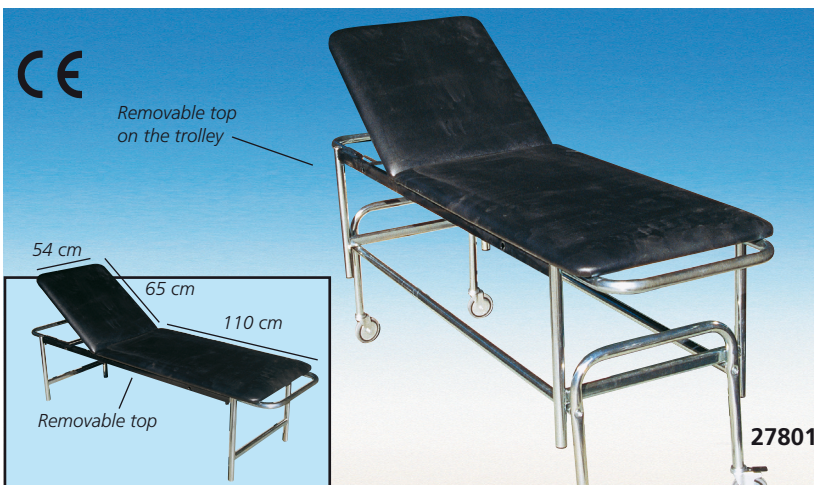

## TRENDELENBURG PATIENT TROLLEY - STRETCHER

- **27850 TRENDELENBURG TROLLEY**  
Made of steel-alloy, oven painted ral 9010, with chrome plated handles.  
Adjustable height from 40 to 70 cm, with oleodinamic pump. Trendelenburg up to 9°.  
Anti-Trendelenburg up to 14° (with gas pump).  
Plastic bumpers at four corners.  
4 wheels of Ø 200 mm (2 with brake).  
Size: 65x184 (internal) x h 50-70 cm.

GIMA code	ACCESSORIES
27810	Side rails (couple)
27853	I. V. Stands
27854	Oxygen bottle holder
27855	Mattress - black sky 3 cm thick in flame retardant material - 184 x 64 x 3 cm

## PATIENT TROLLEYS - STRETCHERS

- **27800 PATIENT TROLLEY**
- **27801 PATIENT TROLLEY - removable top**  
Made of chrome plated steel tube, and washable self extinguishing plastic material. Comes complete with mattress. Mounted on 4 castors Ø 100 mm two of which with brakes. Size: 180 x 54 x h 80 cm. Made in Italy.

## PROFESSIONAL WARD STRETCHER

- **27819 WARD STRETCHER**  
Main features:  
- **Platform:** all-welded mainframe made of different sections steel tube. Section frame made of oval steel tube 50 x 25 x 1.5 mm.  
- **Push/Pull handle:** Made in steel tube Ø 32 x 1.5 mm.  
- **Surface finish:** Epoxy gloss finish standard grey 7035  
- **Mattress platform section:** Two section mattress platform fitted with removable chrome-plated grids made of 5 mm. Ø steel rods and rectangular mesh 100 x 50 mm.  
- **Backrest:** Adjustable by means of a rack device. Fixed leg section.  
- **Castors** - Four castors Ø 200 mm made of grey synthetic rubber two of which with independent brake.  
- **Bumpers:** Four bumpers at the corners made of anti-acid and anti-shock grey resin.  
- **Delivery stretcher with trolley:** If necessary the upper part is detachable to enter ambulance or other use.  
Made in Italy.