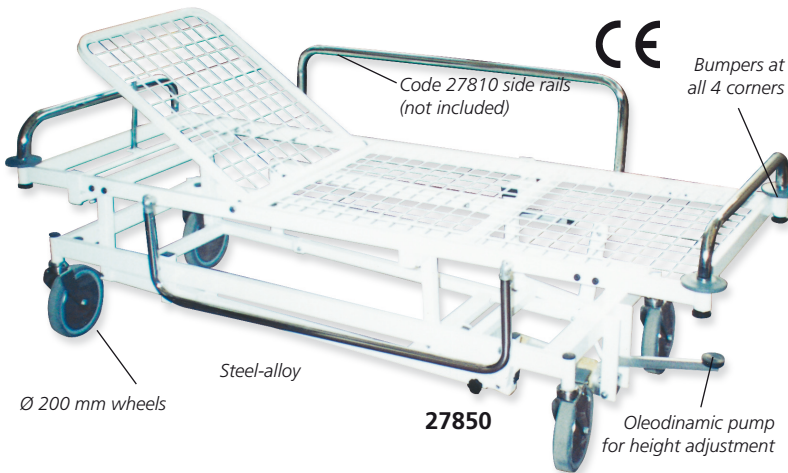

## TRENDELENBURG PATIENT TROLLEY - STRETCHER

- **27850 TRENDELENBURG TROLLEY**  
Made of steel-alloy, oven painted ral 9010, with chrome plated handles.  
Adjustable height from 40 to 70 cm, with oleodinamic pump. Trendelenburg up to 9°.  
Anti-Trendelenburg up to 14° (with gas pump).  
Plastic bumpers at four corners.  
4 wheels of Ø 200 mm (2 with brake).  
Size: 65x184 (internal) x h 50-70 cm.

GIMA code	ACCESSORIES
27810	Side rails (couple)
27853	I. V. Stands
27854	Oxygen bottle holder
27855	Mattress - black sky 3 cm thick in flame retardant material - 184 x 64 x 3 cm

## PATIENT TROLLEYS - STRETCHERS

- **27800 PATIENT TROLLEY**
- **27801 PATIENT TROLLEY - removable top**  
Made of chrome plated steel tube, and washable self extinguishing plastic material. Comes complete with mattress. Mounted on 4 castors Ø 100 mm two of which with brakes. Size: 180 x 54 x h 80 cm. Made in Italy.

## PROFESSIONAL WARD STRETCHER

- **27819 WARD STRETCHER**  
Main features:  
- **Platform:** all-welded mainframe made of different sections steel tube. Section frame made of oval steel tube 50 x 25 x 1.5 mm.  
- **Push/Pull handle:** Made in steel tube Ø 32 x 1.5 mm.  
- **Surface finish:** Epoxy gloss finish standard grey 7035  
- **Mattress platform section:** Two section mattress platform fitted with removable chrome-plated grids made of 5 mm. Ø steel rods and rectangular mesh 100 x 50 mm.  
- **Backrest:** Adjustable by means of a rack device. Fixed leg section.  
- **Castors** - Four castors Ø 200 mm made of grey synthetic rubber two of which with independent brake.  
- **Bumpers:** Four bumpers at the corners made of anti-acid and anti-shock grey resin.  
- **Delivery stretcher with trolley:** If necessary the upper part is detachable to enter ambulance or other use.  
Made in Italy.